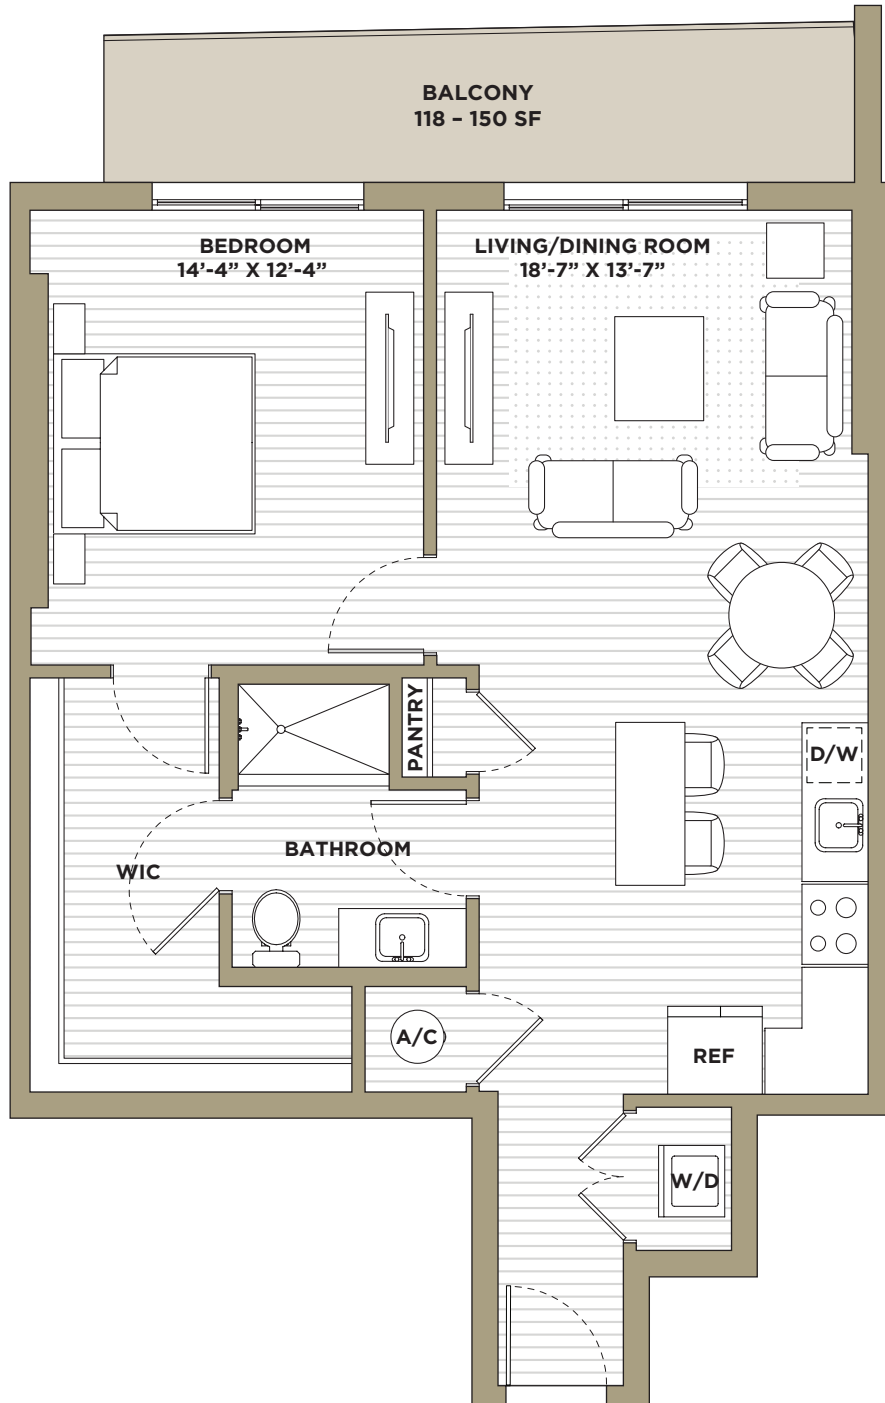

# A2

1 BEDROOM  
1 BATHROOM

INTERIOR  
851 SQ. FT.  
**FLOORS 7-12  
SOUTH TOWER**

Miami Design District

Floor plans are artist's rendering. All dimensions are approximate. Actual product and specifications may vary in dimension or detail. Balconies may vary based on layout and location. Not all features are available in every apartment. Prices and availability are subject to change. Please refer to an agent for details.